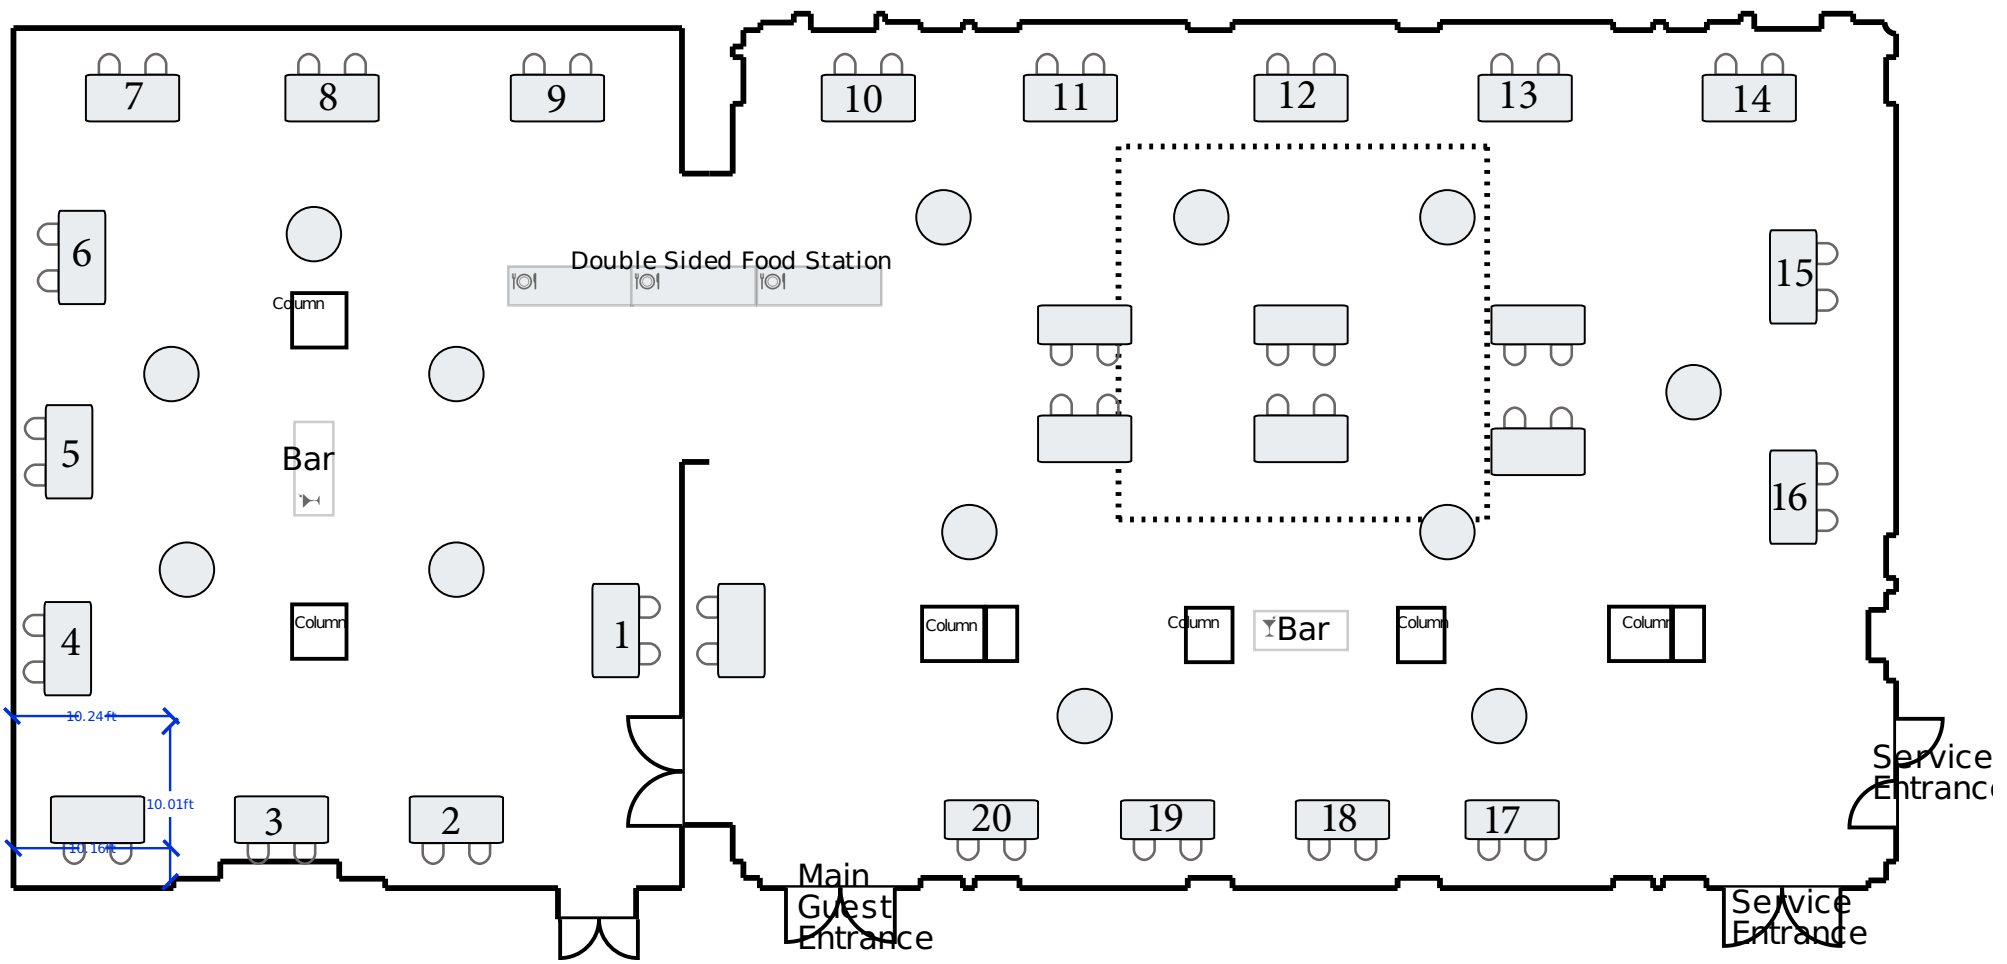

Forest Room

Venetian Room

10.24ft
10.01ft
10.16ft

Service Entrance

Main Guest Entrance

Service Entrance